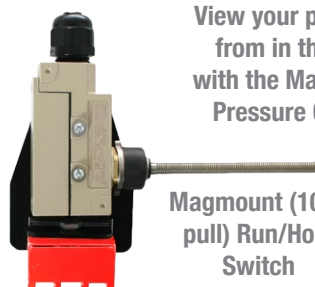

WORKS GREAT FOR

- ▶ 2x2 solutions for high-volume nitrogen
G2 and 2x2 tube
- ▶ In-furrow starter, fungicide, & insecticides
Rebounders, Optional Fittings, or Stainless Tubes

FEATURES—BENEFITS

- ▶ Customized for your needs
- ▶ Easy adjust controller
- ▶ Factory assembled
- ▶ Made in the USA
- ▶ Bolt & go!

STANDARD KITS INCLUDE

- ▶ Pump(s) & filters
- ▶ Manifold & distribution center
- ▶ Fertilizer placement options
- ▶ Controller & wiring harnesses
- ▶ Automatic shut-off

Manifold option #1: PVC piping

Manifold option #2: Visual Wilgers

Stainless steel ball Check Valve (very dependable)

5.3 GPM
REMCO pump

View your pressure
from in the cab
with the Magmount
Pressure Gauge

Magmount (100#
pull) Run/Hold
Switch

ManX Controller

The ManX (manual rate controller) is a simple, durable, yet highly effective solution for those wishing to have complete control. Producers enjoy the ease of use and simplicity built into the ManX Controller. The ManX will handle two pumps at once.