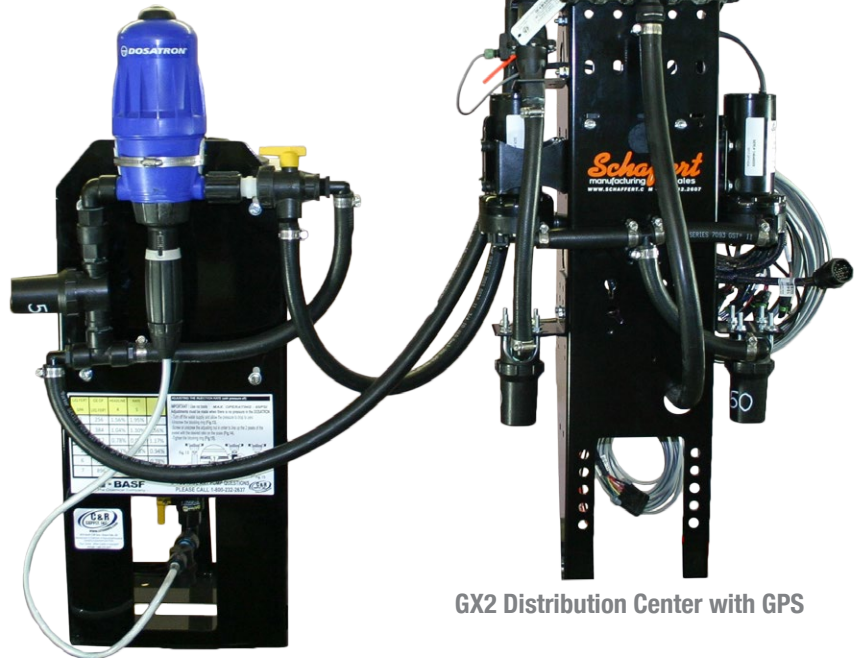

GX2 Distribution Center with GPS

WWW.SCHAFFERT.COM

Schaffert
manufacturing & sales

71495 ROAD 397
INDIANOLA, NE 69034
SALES@SCHAFFERT.COM

308-364-2607
800-382-2607