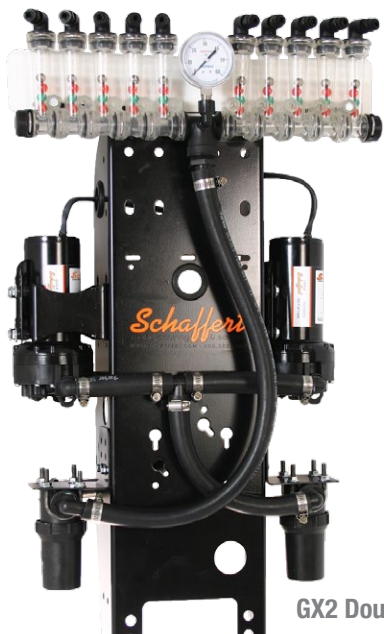

PUMP SYSTEMS

GX2 Double Pump Distribution Center

The Schaffert fertilizer application system is uniquely designed and assembled to meet individual customer needs.

At the heart of our pump systems are the GX1 and GX2 distribution centers. The GX1 contains a single pump and the GX2 has dual pumps. The number of pumps needed is determined by the implement's size and desired fertilizer application rate.

J.G., TX-

I like the idea of being able to adjust the volume accurately in the cab and the charts you send are very easy to read and use. Also setting the system up was a cinch.

GX1 Single Pump Distribution Center

STANDARD KITS INCLUDE

- ▶ Pump(s) & filters
- ▶ Manifold & distribution center
- ▶ Fertilizer placement options
- ▶ Controller & wiring harnesses
- ▶ Automatic shut-off

Manifold option #1: PVC piping

Manifold option #2: Visual Wilgers

Stainless steel ball Check Valve (very dependable)

5.3 GPM
REMCO pump

View your pressure
from in the cab
with the Magmount
Pressure Gauge

Magmount (100#
pull) Run/Hold
Switch

ManX Controller

The ManX (manual rate controller) is a simple, durable, yet highly effective solution for those wishing to have complete control. Producers enjoy the ease of use and simplicity built into the ManX Controller. The ManX will handle two pumps at once.